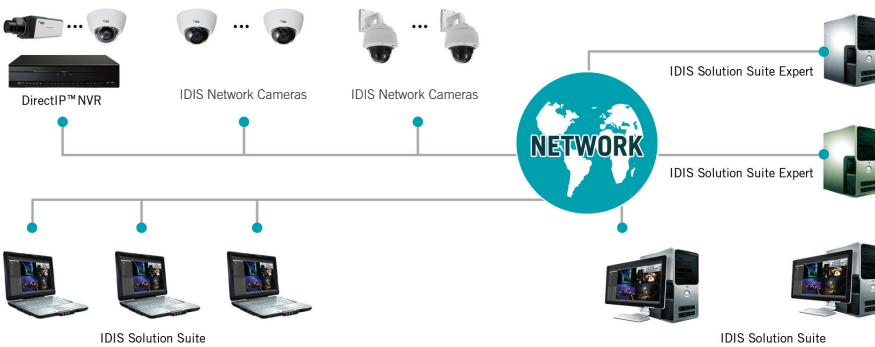

NETWORK CONFIGURATION OF IDIS SOLUTION SUITE EXPERT